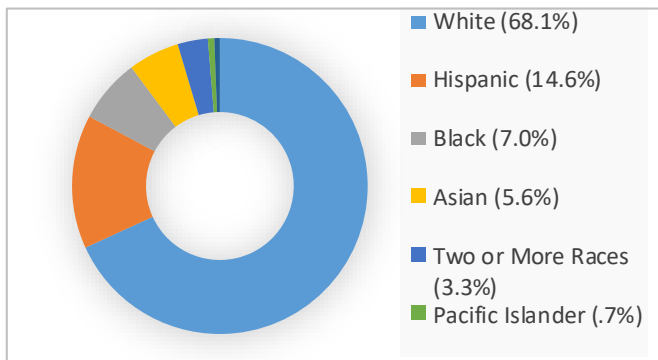

2018-2019 enrollment

Grade 9: 601

Grade 10: 552

Grade 11: 579

Grade 12: 595

Total: 2,327

Plainfield North High School Demographics

STUDENT SERVICES: 815-254-6171