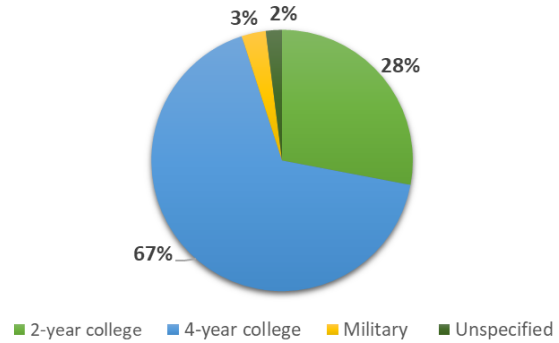

DUAL CREDIT

District 202 has entered into a cooperative agreement with Joliet Junior College (JJC) to offer dual credit coursework at each of its high schools. Students who complete courses offered through this agreement receive both high school credit toward graduation and college credit. There will be no dual credit classes offered during the 2015-2016 school year.

HONOR ROLL

Honor Roll is determined at the end of each semester. In order to achieve the recognition, a student must earn a semester GPA of at least 4.00, with no grades of D or M. Student's names are placed on the High Honor Roll if their semester grade point average is 5.00 or better.

Class of 2018 Postsecondary Data

CLASS OF 2018 FINAL TRANSCRIPTS WERE SENT TO THE FOLLOWING COLLEGES AND UNIVERSITIES: